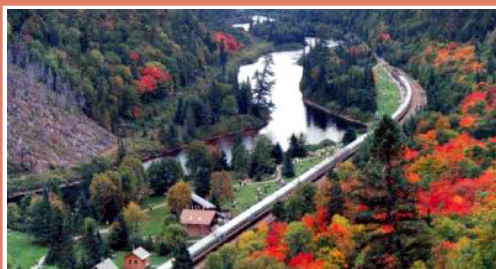

**This trip may also be done as a fall colors trip!
Call For Pricing & Availability.**

Group Leaders can Pick their own dates, Pick-ups, receive discounts, or all of this with 34 paying passengers